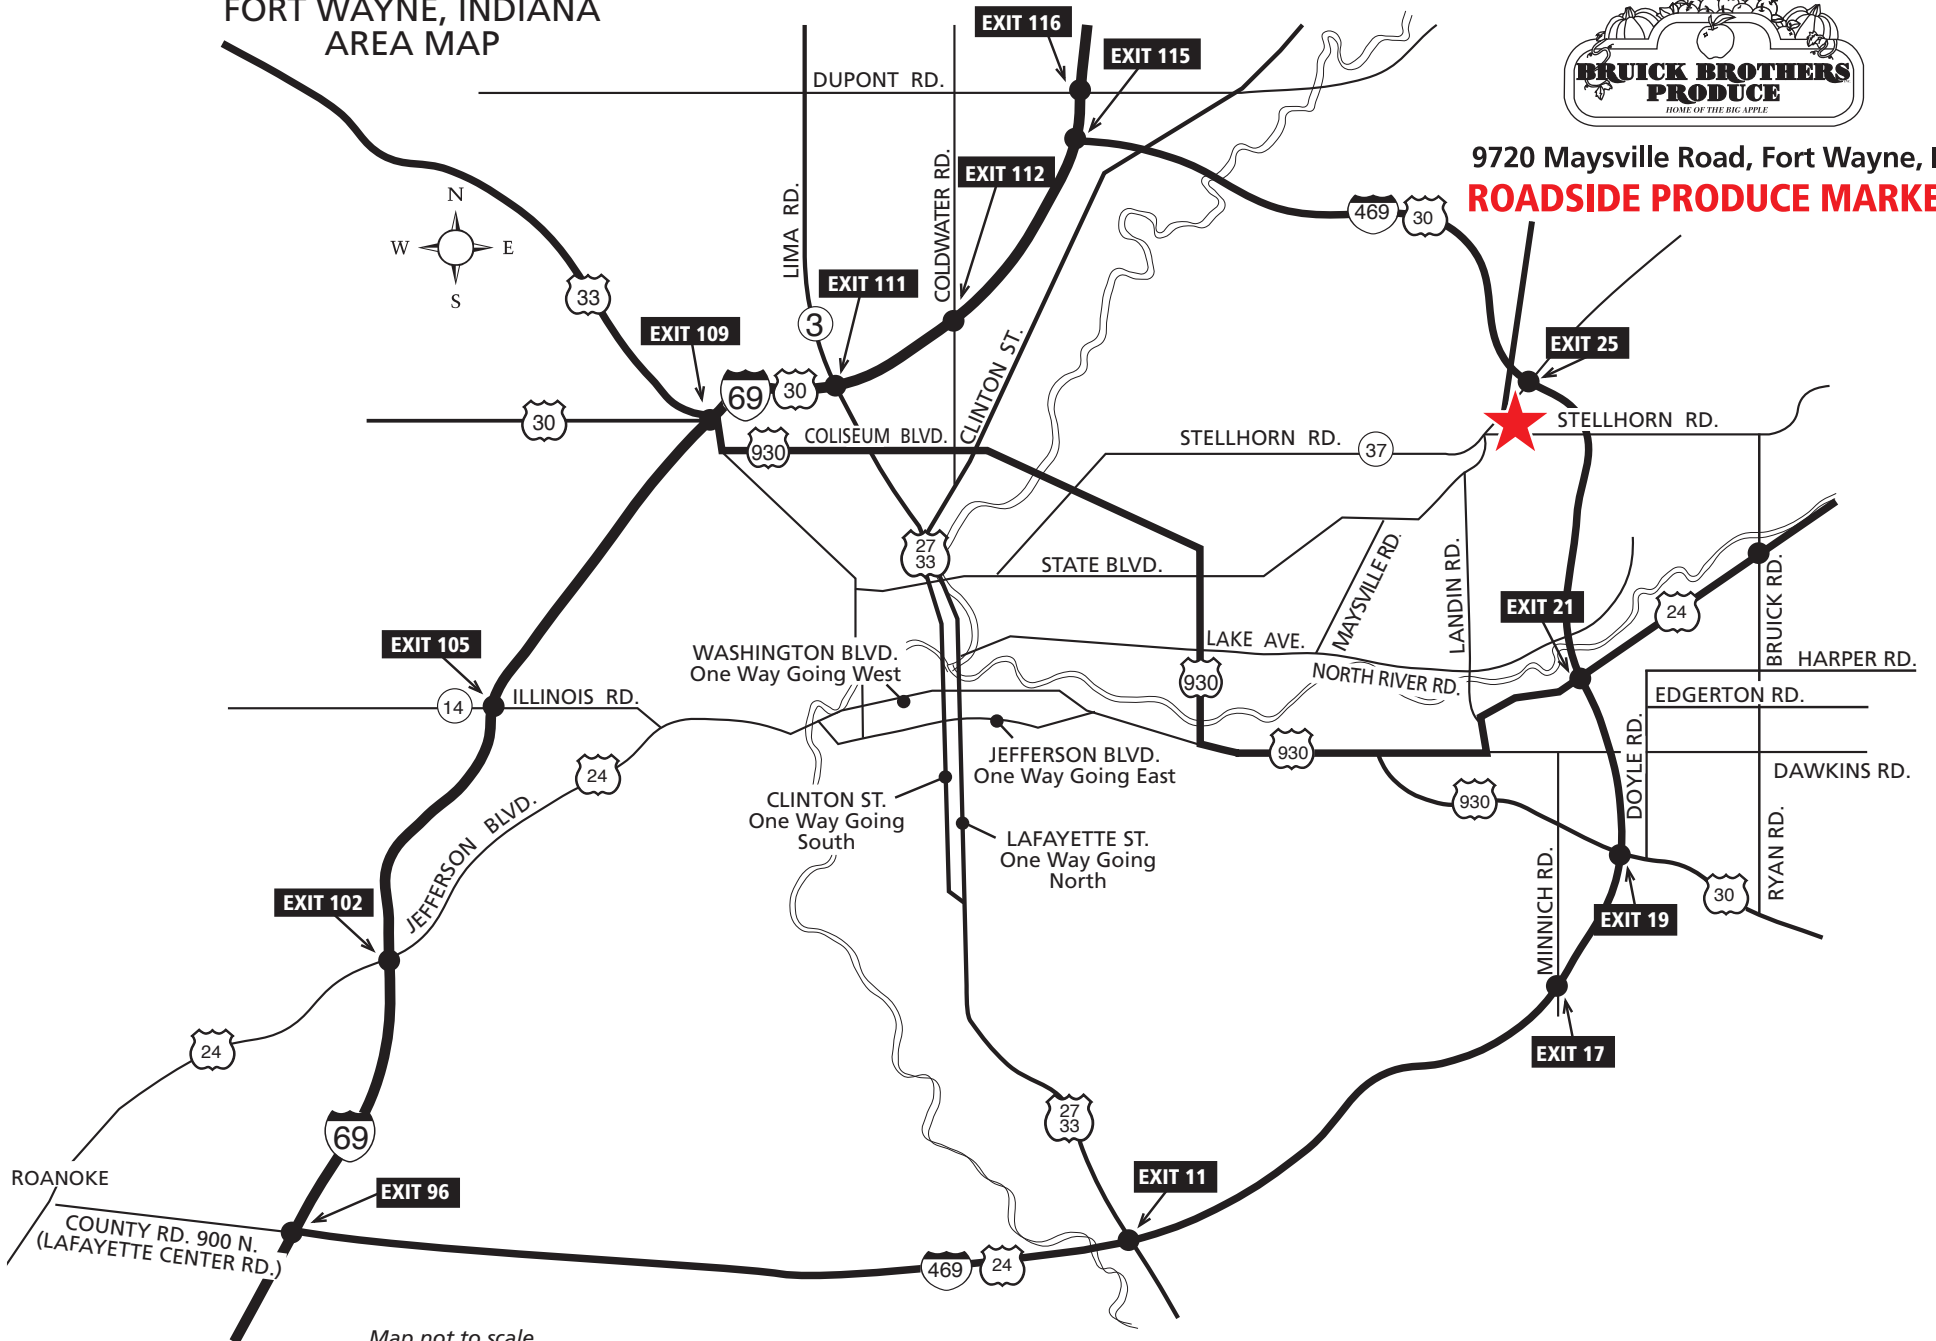

ADVANCED TREE TECHNOLOGY

9720 Maysville Road, Fort Wayne, IN
ROADSIDE PRODUCE MARKET

FORT WAYNE, INDIANA AREA MAP

Map not to scale