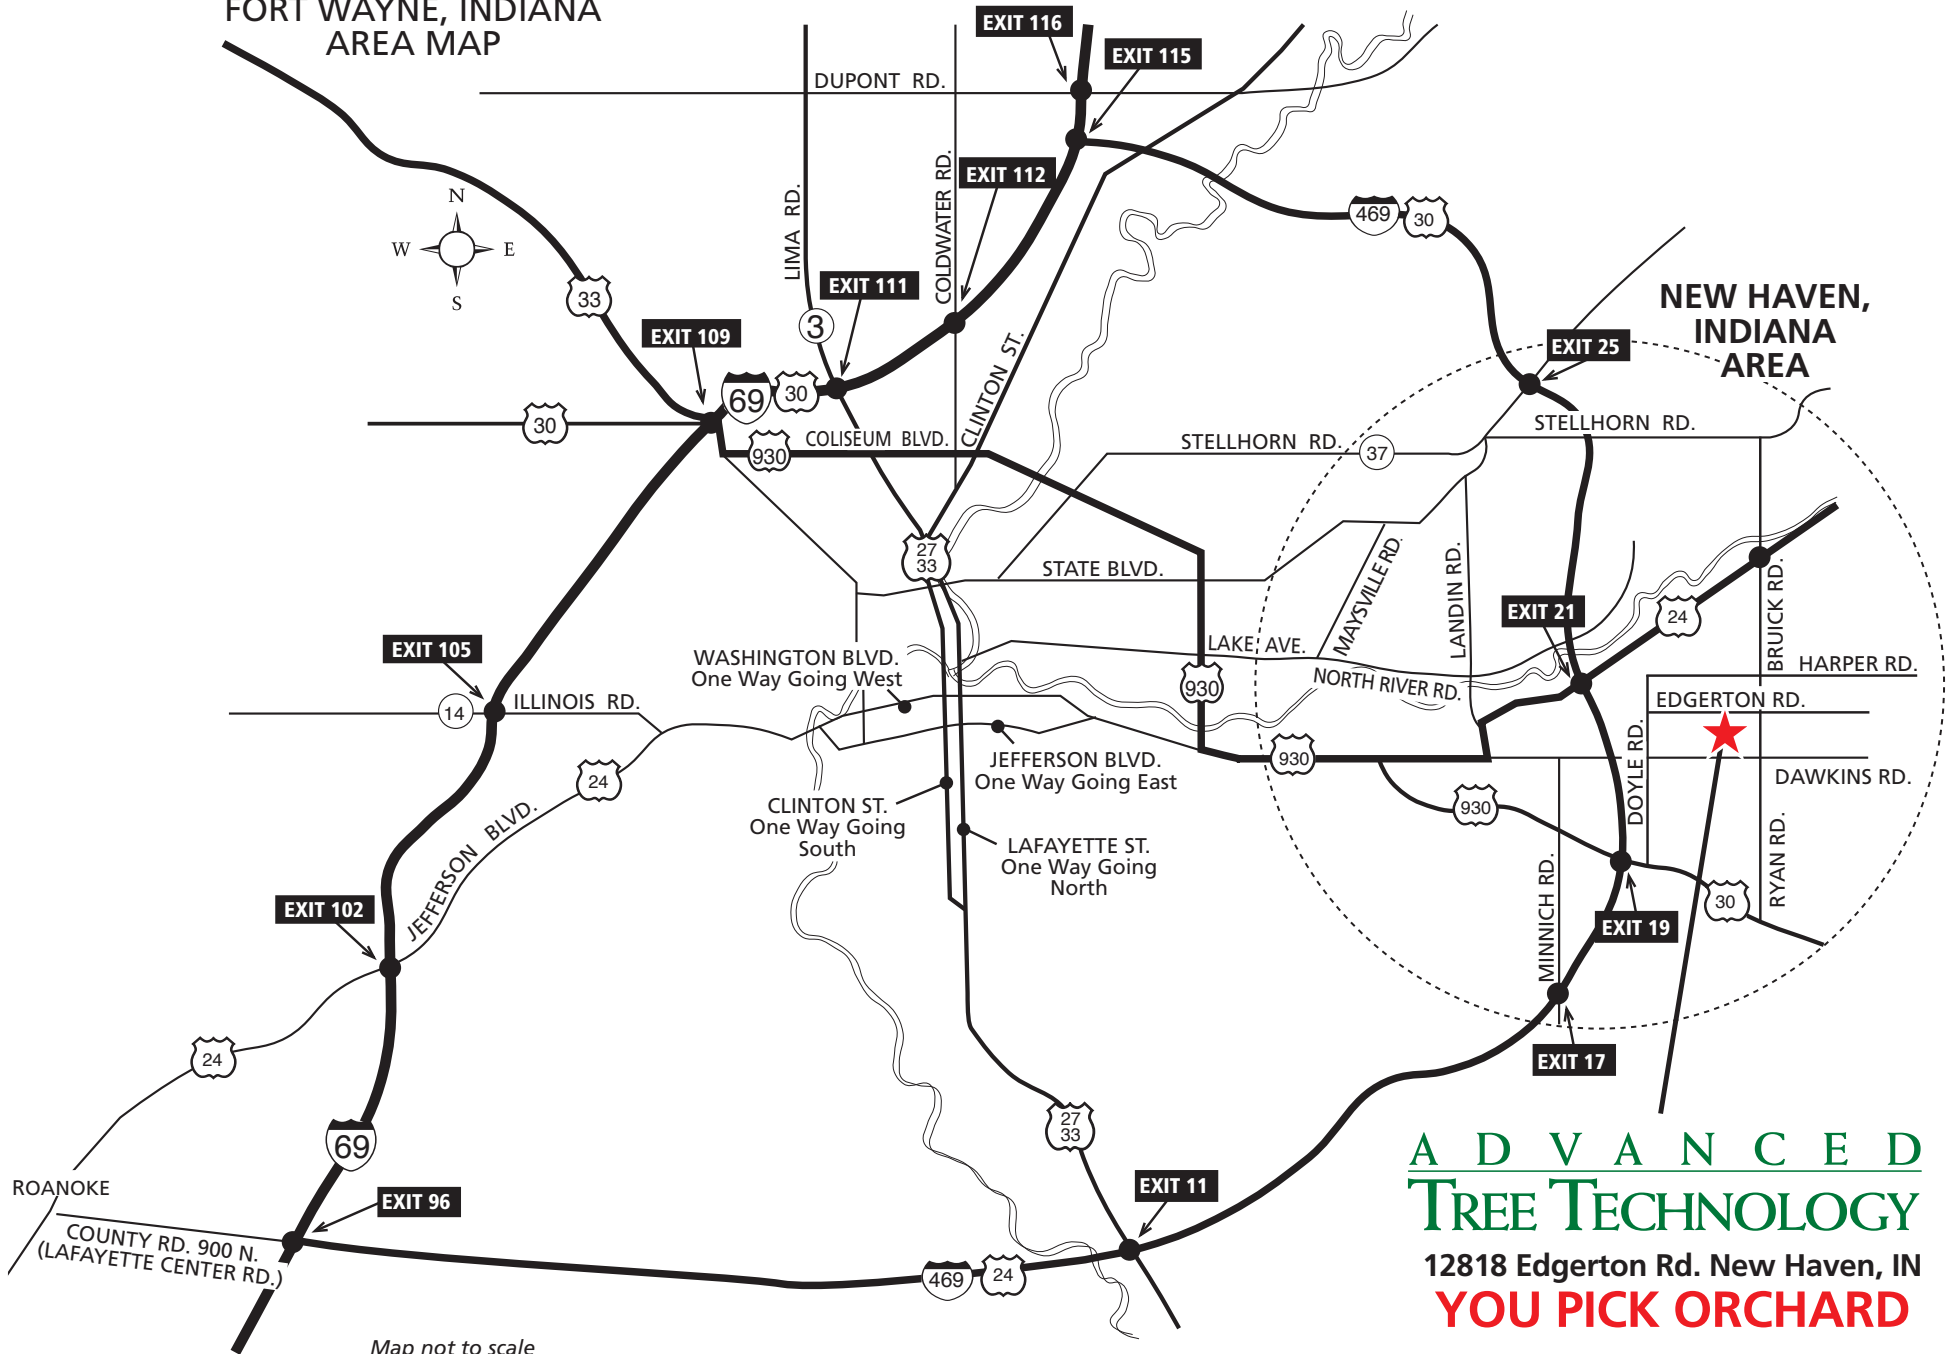

FORT WAYNE, INDIANA
AREA MAP

Map not to scale

**ADVANCED
TREE TECHNOLOGY**

12818 Edgerton Rd. New Haven, IN
YOU PICK ORCHARD