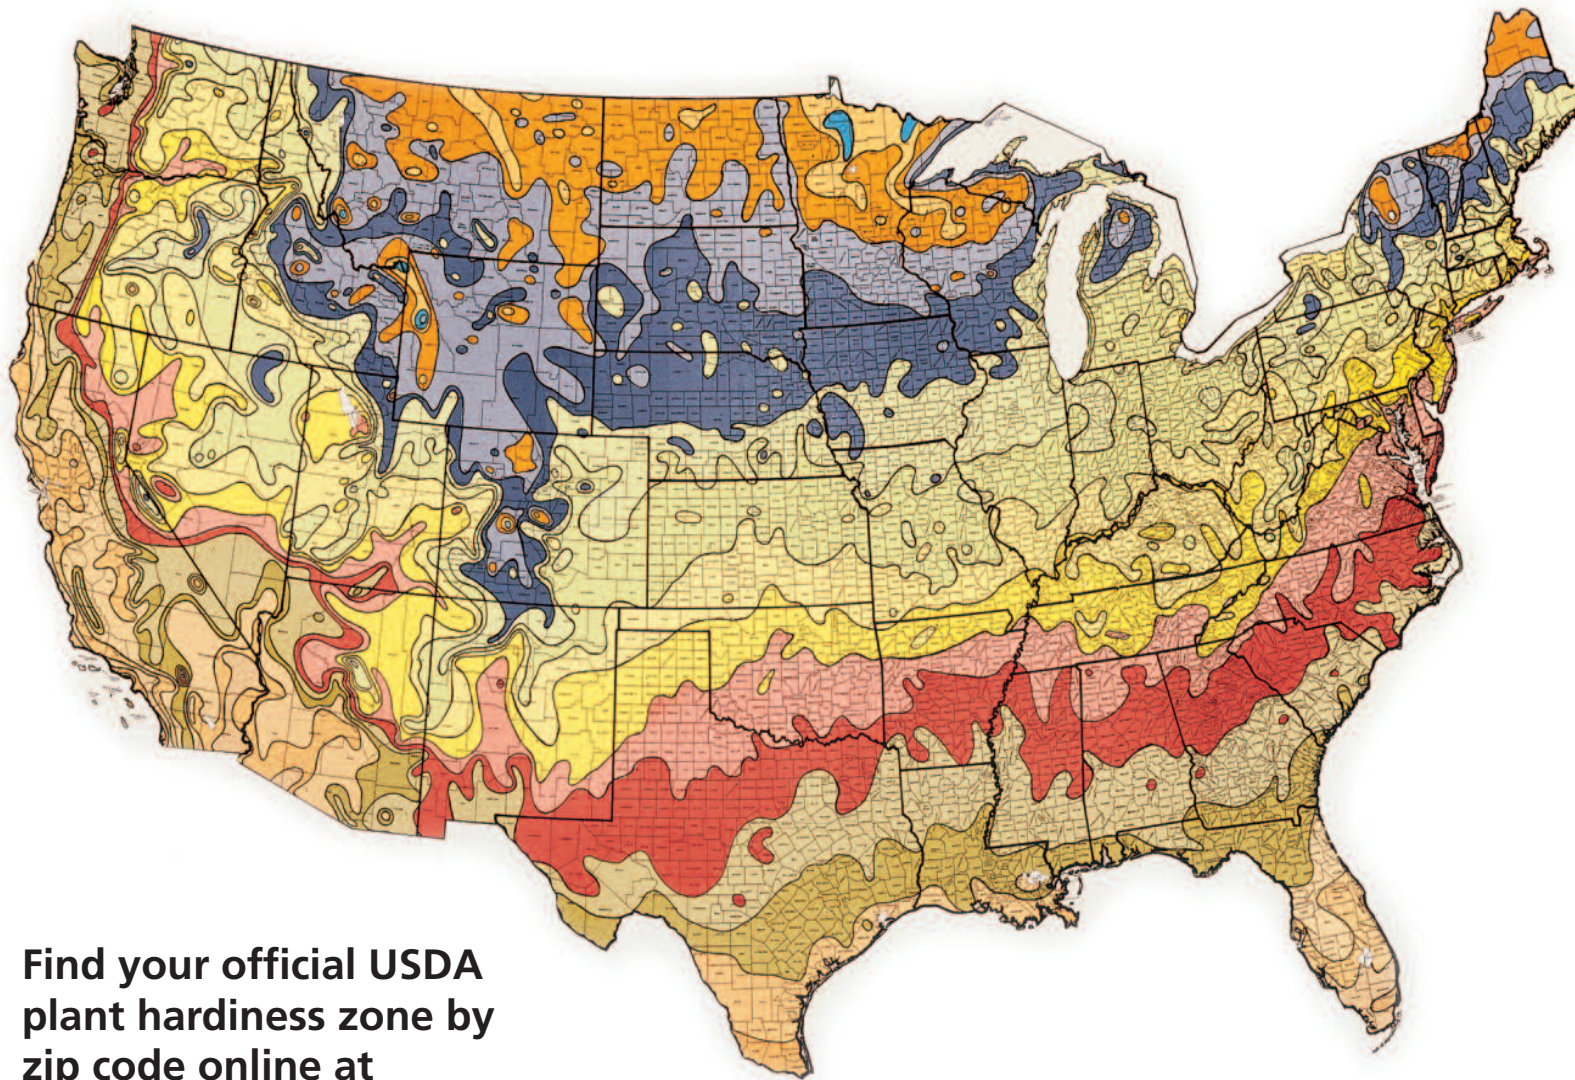

# USDA Planting Hardiness Zones

Average Annual  
Minimum Temperature

| Zone | Temperature<br>(degrees Fahrenheit) |
|------|-------------------------------------|
| 1    | Below -50                           |
| 2A   | -45 to -50                          |
| 2B   | -40 to -45                          |
| 3A   | -35 to -40                          |
| 3B   | -30 to -35                          |
| 4A   | -25 to -30                          |
| 4B   | -20 to -25                          |
| 5A   | -15 to -20                          |
| 5B   | -10 to -15                          |
| 6A   | -5 to -10                           |
| 6B   | 0 to -5                             |
| 7A   | 5 to 0                              |
| 7B   | 10 to 5                             |
| 8A   | 15 to 10                            |
| 8B   | 20 to 15                            |
| 9A   | 25 to 20                            |
| 9B   | 30 to 25                            |
| 10A  | 35 to 30                            |
| 10B  | 40 to 35                            |
| 11   | 40 and Above                        |